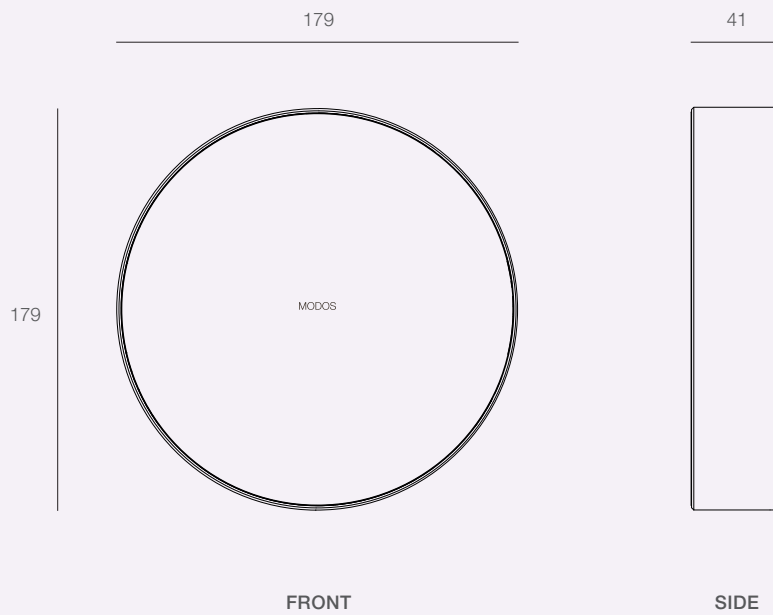

MODOS

DIMENSIONS

Measurements in mm

PHYSICAL CHARACTERISTICS

Face styles

- Oak
- White glass

Mounting

- On-wall cabling
- In-wall cabling

Weight

- 750 g (Oak)
- 900 g (Glass)

FEATURES

Video output

- HDMI out 1080p
- Support for up to 4 video outputs*

Lighting

- DMX output - 512 channels

Audio