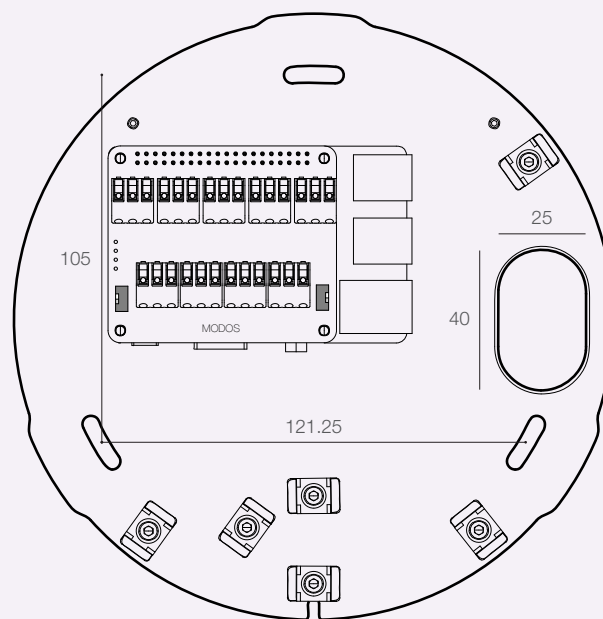

MODOS ONE TECHNICAL DRAWING

Measurements in mm
Not to scale

Notes

Refer to MODOS one product manual for detailed mounting instructions.

Diameter of cable port on cables-on-wall case is 22 mm, and is located on the underside of the case.